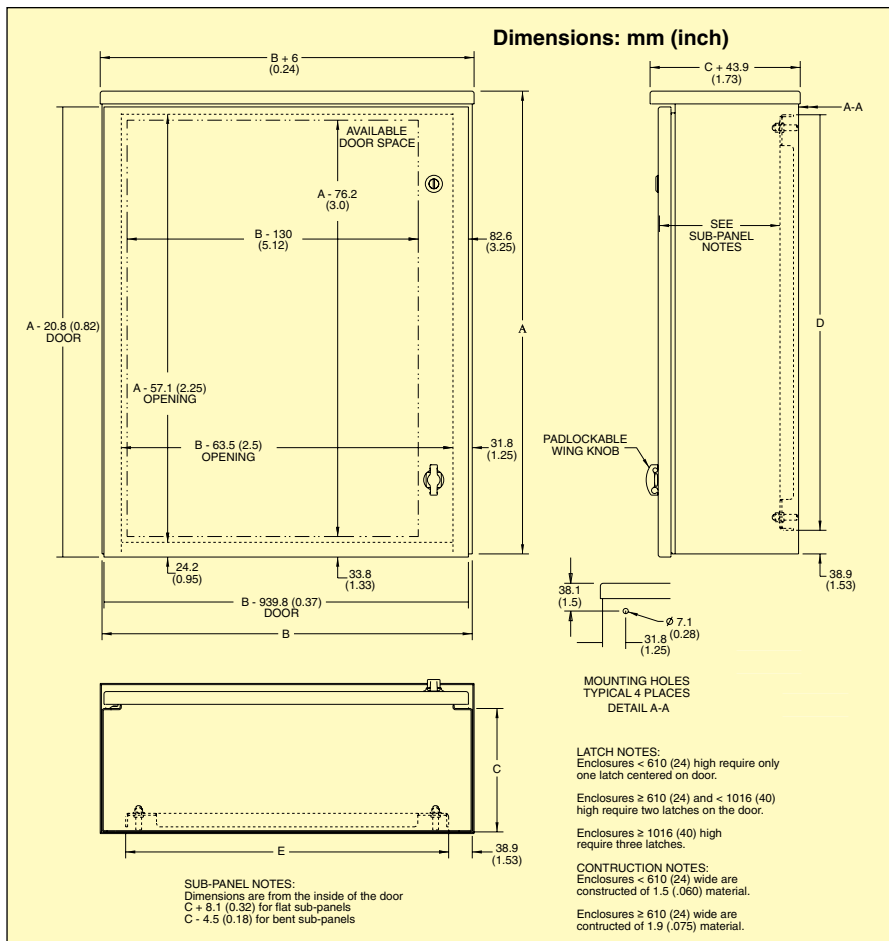

NEMA TYPE 3R HINGED COVER ENCLOSURES

*SCE-3R
Hinge Series*

SCE-12R1206LP
shown smaller
than actual size.

- 0.060 and 0.075" Galvannealed Steel
- Concealed Hinges
- Spot Weld Construction
- Rain Cap
- Mounting Hole In Back of Enclosure

- Provisions for Subplate
- Black Quarter Turn Latches
- Doors Open 180°
- Black Quarter Turn Latch with Padlocking Provisions
- Oil Resistant Gasket

- Ground Studs on Door and Body
- 3/8"-16 Grounding Kit
- Subplate Mounting Hardware
- Optional Mounting Straps Available

Ordering Examples: SCE-12R1206LP, Type 3R hinged cover enclosure.

SCE-24R2012LP, Type 3R hinged cover enclosure, 24 H x 20 W x 12" D, SCE-24P20, sub-panel.