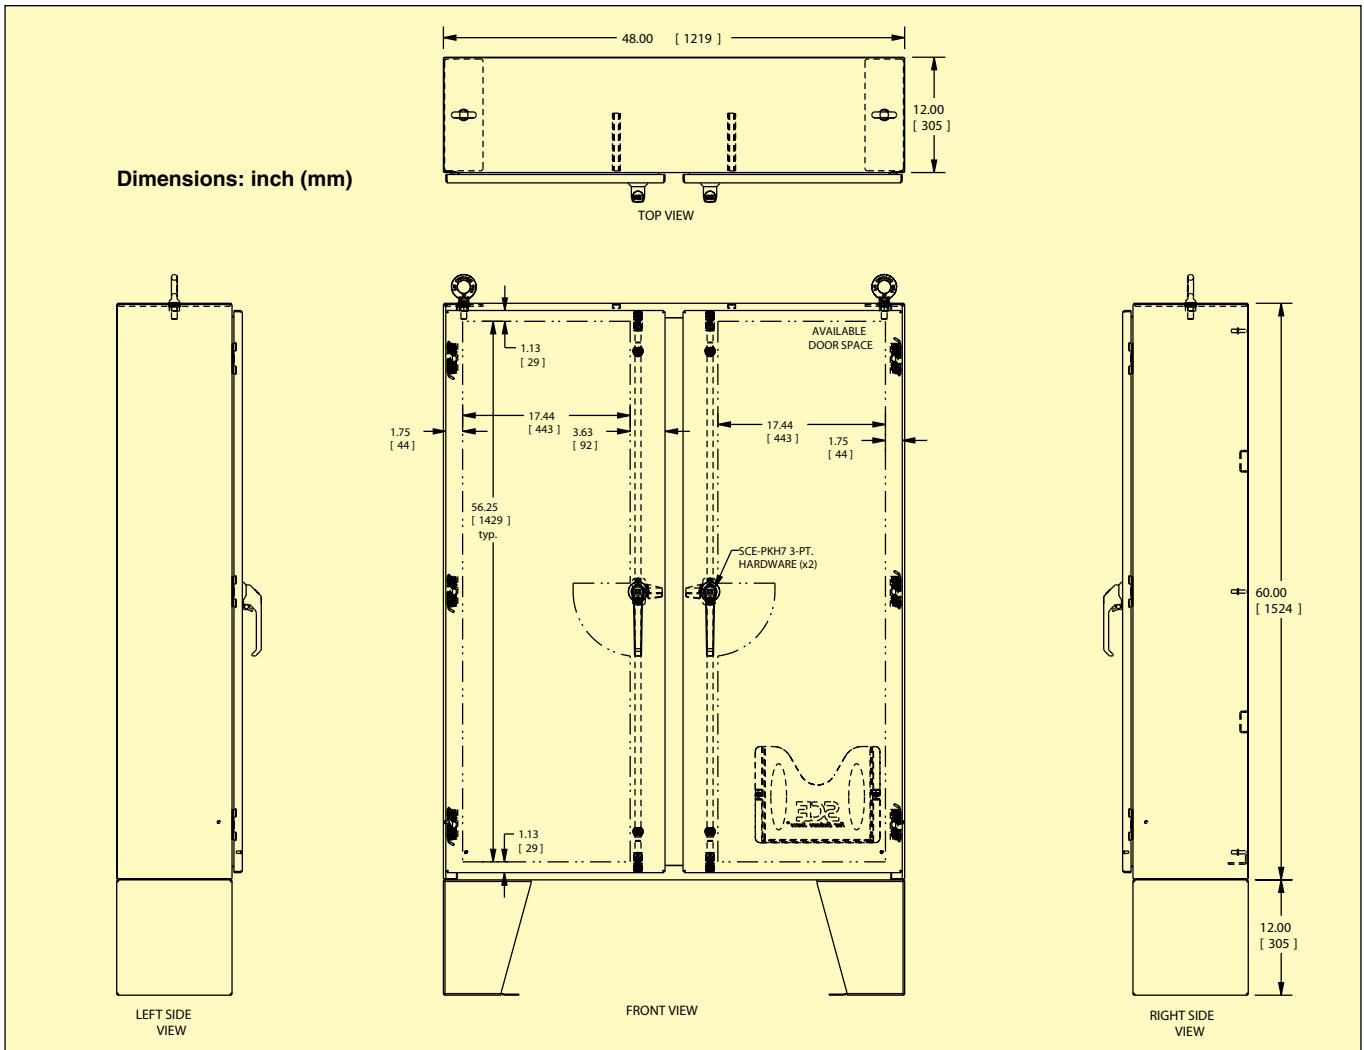

NEMA TYPE 4 ENVIROLINE® SERIES TWO-DOOR STEEL ENCLOSURES

*SCE-60EL and
SCE-72EL*

SCE-60EL4812LPPL
shown smaller than actual size.

- 0.104" Carbon Steel
- Seams Continuously Welded and Ground Smooth
- Oil-Resistant Gasket
- Flange Trough Collar Around All Sides of Door Opening
- Concealed Hinge
- Removable and Inchangeable Doors

- Black Quarter Turn Latches
- Lifting Eyes for Easy Handling
- Ground Studs on Door and Body
- Collar Studs Provided for Mounting Optional Panels
- 12" Removable Floor Stands
- Removable Centerposts

- No Door Stiffeners Required
- Padlocking or Keylocking Handle with 3-Point Operating Mechanism and Tamper-Resistant Hardware Included
- Provision for Mechanical Interlock

Industry Standards

NEMA Type 4, 12 & 13
UL Listed Type 4 & 12
CSA Type 4 & 12
IEC 60529 IP66

To Order

TYPE 4 ENVIROLINE SERIES TWO-DOOR ENCLOSURES

ENCLOSURES (inch)				SUB-PANEL (inch)		
MODEL NO.	HEIGHT (A)	WIDTH (B)	DEPTH (C)	MODEL NO.	HEIGHT (D)	WIDTH (E)
SCE-60EL4812LPPL	60.00	48.00	12.00	SCE-60P48	56.00	44.00
SCE-60EL4818LPPL	60.00	48.00	18.00	SCE-60P48	56.00	44.00
SCE-60EL6012LPPL	60.00	60.00	12.00	SCE-60P60	56.00	56.00
SCE-60EL6018LPPL	60.00	60.00	18.00	SCE-60P60	56.00	56.00
SCE-72EL6012LPPL	72.00	60.00	12.00	SCE-72P60	68.00	56.00
SCE-72EL6018LPPL	72.00	60.00	18.00	SCE-72P60	68.00	56.00
SCE-72EL7212LPPL	72.00	72.00	12.00	SCE-72P72	68.00	68.00
SCE-72EL7218LPPL	72.00	72.00	18.00	SCE-72P72	68.00	68.00
SCE-72EL7224LPPL	72.00	72.00	24.00	SCE-72P72	68.00	68.00

Ordering Example: SCE-60EL4812LPPL, Type 4 Enviroline® series two-door enclosure and SCE-60P48 sub-panel for 60 x 48" enclosure. SCE-72EL6012LPPL, Type 4 two-door enclosure with 3-point latching mechanism and keylock and padlocking handles plus SCE-72P60, sub-panel for 72 x 60" enclosure.