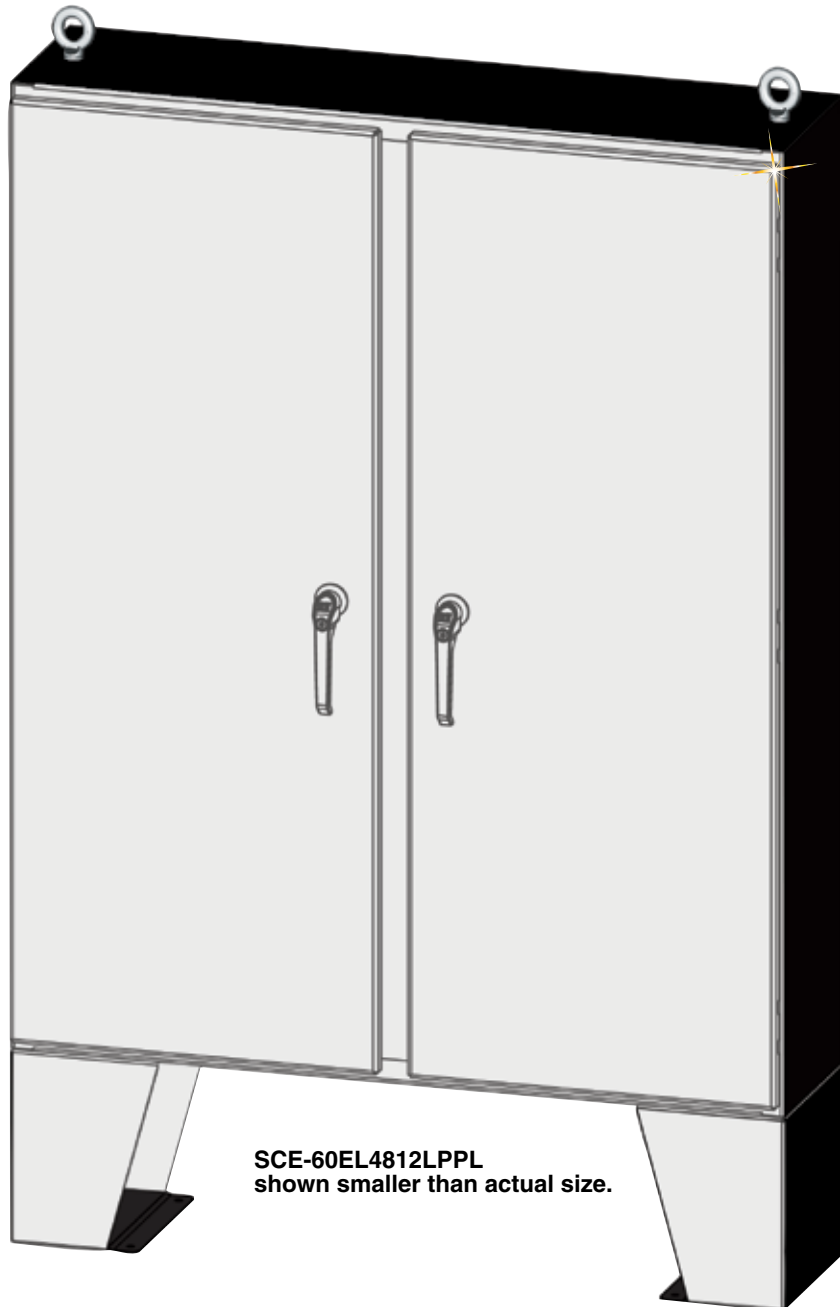

NEMA TYPE 4 ENVIROLINE® SERIES TWO-DOOR STEEL ENCLOSURES

*SCE-60EL and
SCE-72EL*

SCE-60EL4812LPPL
shown smaller than actual size.

- 0.104" Carbon Steel
- Seams Continuously Welded and Ground Smooth
- Oil-Resistant Gasket
- Flange Trough Collar Around All Sides of Door Opening
- Concealed Hinge
- Removable and Inchangeable Doors

- Black Quarter Turn Latches
- Lifting Eyes for Easy Handling
- Ground Studs on Door and Body
- Collar Studs Provided for Mounting Optional Panels
- 12" Removable Floor Stands
- Removable Centerposts

- No Door Stiffeners Required
- Padlocking or Keylocking Handle with 3-Point Operating Mechanism and Tamper-Resistant Hardware Included
- Provision for Mechanical Interlock

Industry Standards

NEMA Type 4, 12 & 13
UL Listed Type 4 & 12
CSA Type 4 & 12
IEC 60529 IP66

To Order

TYPE 4 ENVIROLINE SERIES TWO-DOOR ENCLOSURES

ENCLOSURES (inch)				SUB-PANEL (inch)		
MODEL NO.	HEIGHT (A)	WIDTH (B)	DEPTH (C)	MODEL NO.	HEIGHT (D)	WIDTH (E)
SCE-60EL4812LPPL	60.00	48.00	12.00	SCE-60P48	56.00	44.00
SCE-60EL4818LPPL	60.00	48.00	18.00	SCE-60P48	56.00	44.00
SCE-60EL6012LPPL	60.00	60.00	12.00	SCE-60P60	56.00	56.00
SCE-60EL6018LPPL	60.00	60.00	18.00	SCE-60P60	56.00	56.00
SCE-72EL6012LPPL	72.00	60.00	12.00	SCE-72P60	68.00	56.00
SCE-72EL6018LPPL	72.00	60.00	18.00	SCE-72P60	68.00	56.00
SCE-72EL7212LPPL	72.00	72.00	12.00	SCE-72P72	68.00	68.00
SCE-72EL7218LPPL	72.00	72.00	18.00	SCE-72P72	68.00	68.00
SCE-72EL7224LPPL	72.00	72.00	24.00	SCE-72P72	68.00	68.00

Ordering Example: SCE-60EL4812LPPL, Type 4 Enviroline® series two-door enclosure and SCE-60P48 sub-panel for 60 x 48" enclosure. SCE-72EL6012LPPL, Type 4 two-door enclosure with 3-point latching mechanism and keylock and padlocking handles plus SCE-72P60, sub-panel for 72 x 60" enclosure.