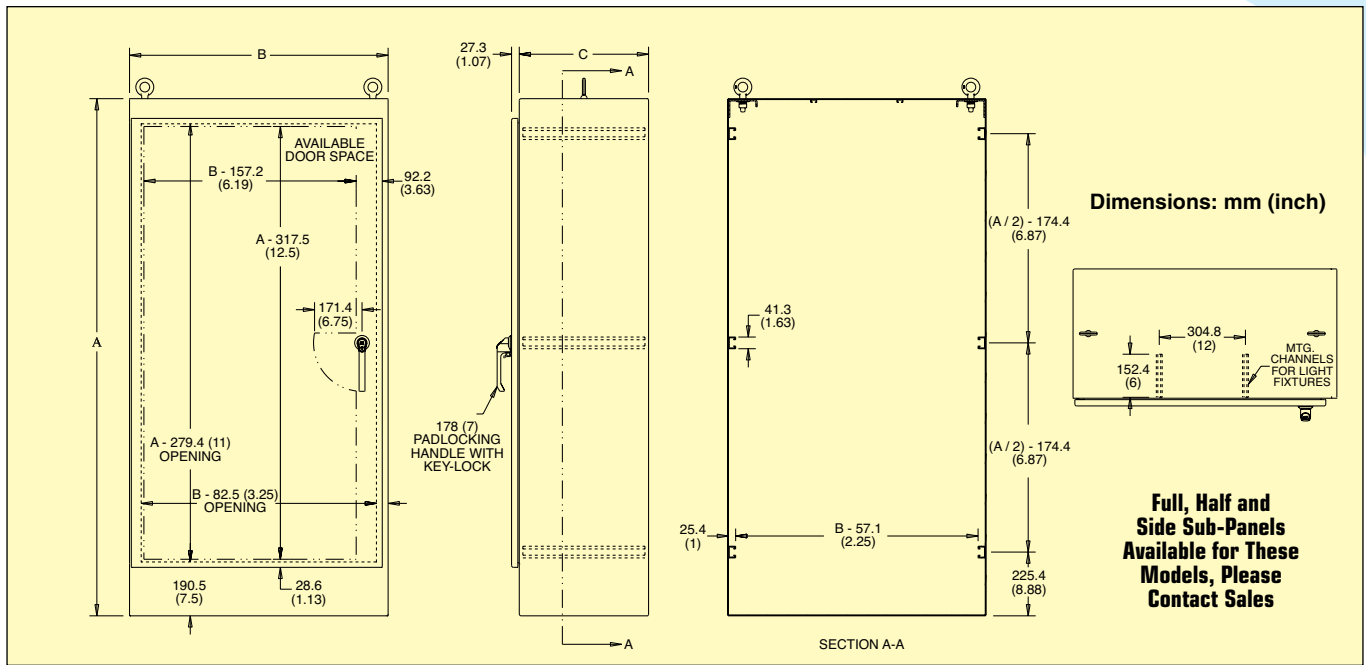

To Order

MODEL NO.	DESCRIPTION	INDUSTRY STANDARD	HEIGHT A (inch)	WIDTH B (inch)	DEPTH C (inch)
SCE-60EL2418FS	NEMA type 3R and 4 free standing outdoor enclosure	IS4	60	24	18
SCE-72EL2418FS	NEMA type 3R and 4 free standing outdoor enclosure	IS4	72	24	18
SCE-72EL2424FS	NEMA type 3R and 4 free standing outdoor enclosure	IS4	72	24	24
SCE-72EL3018FS	NEMA type 3R and 4 free standing outdoor enclosure	IS4	72	30	18
SCE-72EL3024FS	NEMA type 3R and 4 free standing outdoor enclosure	IS4	72	30	24
SCE-72EL3624FS	NEMA type 3R and 4 free standing outdoor enclosure	IS4	72	36	24
SCE-90EL2420FS	NEMA type 3R and 4 free standing outdoor enclosure	IS4	90	24	20
SCE-603624FS	NEMA type 3R free standing outdoor enclosure	IS3	60	36	24
SCE-723618FS	NEMA type 3R free standing outdoor enclosure	IS3	72	36	18
SCE-723630FS	NEMA type 3R free standing outdoor enclosure	IS3	72	36	30
SCE-723636FS	NEMA type 3R free standing outdoor enclosure	IS3	72	36	36
SCE-903620FS	NEMA type 3R free standing outdoor enclosure	IS3	90	36	20
SCE-903624FS	NEMA type 3R free standing outdoor enclosure	IS3	90	36	24
SCE-903636FS	NEMA type 3R free standing outdoor enclosure	IS3	90	36	36
DRIP SHIELDS*					
SCE-DS20N4	Drip shield for 18" wide outdoor enclosure (requires cutting)				
SCE-DS24N4	Drip shield for 24" wide outdoor enclosure				
SCE-DS30N4	Drip shield for 30" wide outdoor enclosure				
SCE-DS36N4	Drip shield for 36" wide outdoor enclosure				

* Drip shield required for above enclosures to meet 3R rating

Ordering Examples: SCE-60EL2418FS, Type 4 free standing, single-door, single-access enclosure 60 x 24 x 18".

SCE-72EL3018FS, Type 4 free standing, single-door, single-access enclosure 72 x 24 x 24".