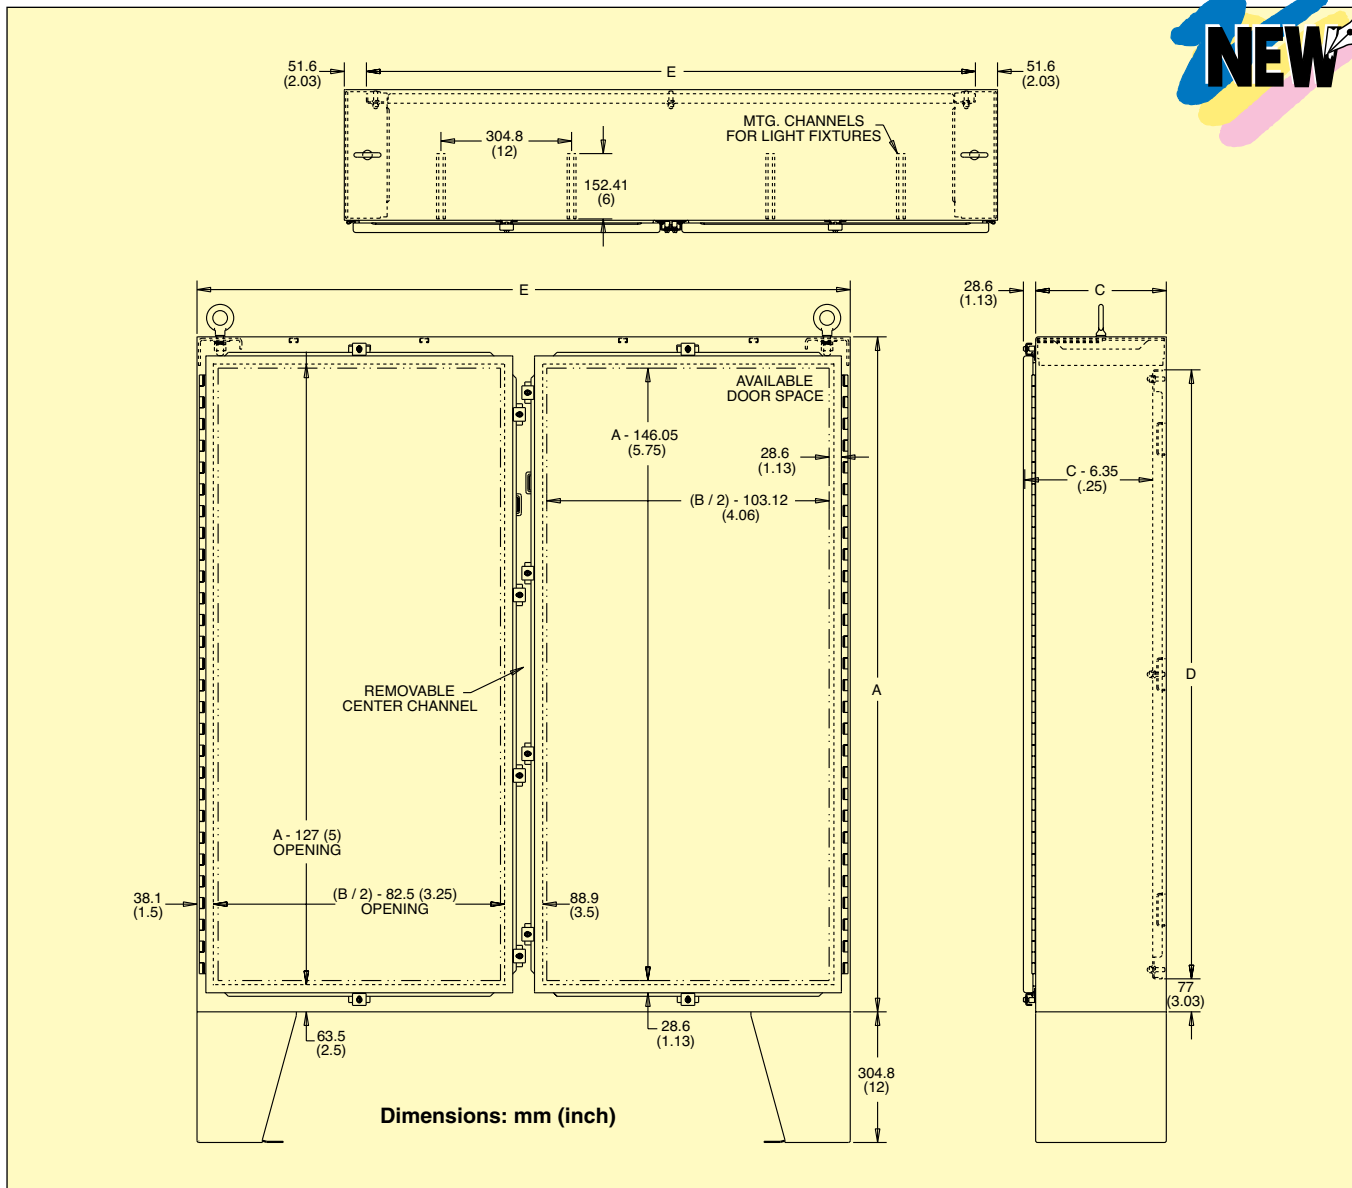

To Order Visit omega.com/sce_sslp2d for Pricing and Details

TYPE 4X TWO-DOOR 304 STAINLESS STEEL ENCLOSURES

ENCLOSURES (inch)				SUB-PANEL (inch)		
MODEL NO.	HEIGHT (A)	WIDTH (B)	DEPTH (C)	MODEL NO.	HEIGHT (D)	WIDTH (E)
SCE-62H4812SSLP	62.00	48.00	12.00	SCE-60P48	56.00	44.00
SCE-62H6012SSLP	62.00	60.00	12.00	SCE-60P60	56.00	56.00
SCE-74H6012SSLP	74.00	60.00	12.00	SCE-72P60	68.00	56.00
SCE-74H7212SSLP	74.00	72.00	12.00	SCE-72P72	68.00	56.00
SCE-74H7224SSLP	74.00	72.00	24.00	SCE-72P72	68.00	68.00

TYPE 4X TWO-DOOR 316 STAINLESS STEEL ENCLOSURES

ENCLOSURES (inch)				SUB-PANEL (inch)		
MODEL NO.	HEIGHT (A)	WIDTH (B)	DEPTH (C)	MODEL NO.	HEIGHT (D)	WIDTH (E)
SCE-62H4812SS6LP	62.00	48.00	12.00	SCE-60P48	56.00	44.00
SCE-62H6012SS6LP	62.00	60.00	12.00	SCE-60P60	56.00	56.00
SCE-74H6012SS6LP	74.00	60.00	12.00	SCE-72P60	68.00	56.00
SCE-74H7212SS6LP	74.00	72.00	12.00	SCE-72P72	68.00	68.00
SCE-74H7224SS6LP	74.00	72.00	24.00	SCE-72P72	68.00	68.00

Ordering Example: SCE-62H4812SSLP Type 4X two-door, 304 stainless steel enclosure.