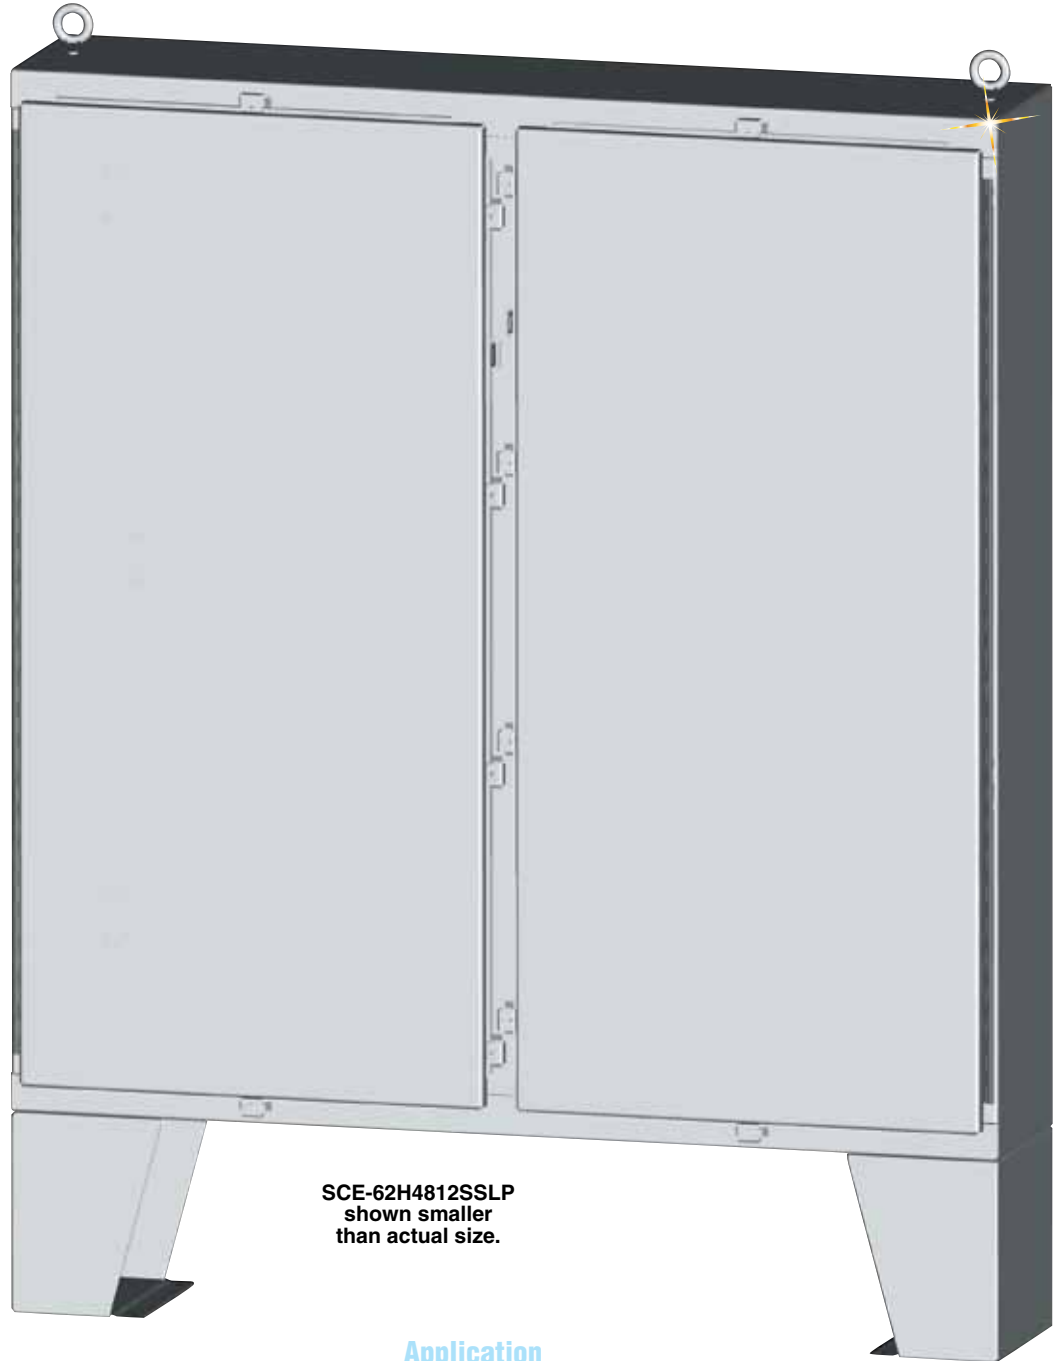

TYPE 4X 304 AND 316 SS TWO-DOOR ENCLOSURES

SCE-HSSLP Series

SCE-62H4812SSLP
shown smaller
than actual size.

- 0.104" Stainless Steel Type 304 and 316
- Seams Continuously Welded and Ground Smooth
- Stainless Steel Concealed Hinge
- Flange Trough Collar Around All Sides of Door Opening
- Interior Print Pocket
- Oil-Resistant Gasket
- Ground Stud On Door
- 12" Removable Floor Stands
- Hasp and Staple for Padlocking
- Removable Center Post
- Panel Supports
- Heavy Duty Lifting Eyes
- Stainless Steel Clamps On 3 Sides of Door
- No Door Stiffener Required
- Collar Studs Provided for Mounting Optional Sub-Panels

ENCLOSURES (inch)				SUB-PANEL (inch)		
MODEL NO.	HEIGHT (A)	WIDTH (B)	DEPTH (C)	MODEL NO.	HEIGHT (D)	WIDTH (E)
SCE-62H4812SSLP	62.00	48.00	12.00	SCE-60P48	56.00	44.00
SCE-62H6012SSLP	62.00	60.00	12.00	SCE-60P60	56.00	56.00
SCE-74H6012SSLP	74.00	60.00	12.00	SCE-72P60	68.00	56.00
SCE-74H7212SSLP	74.00	72.00	12.00	SCE-72P72	68.00	56.00
SCE-74H7224SSLP	74.00	72.00	24.00	SCE-72P72	68.00	68.00

TYPE 4X TWO-DOOR 316 STAINLESS STEEL ENCLOSURES

ENCLOSURES (inch)				SUB-PANEL (inch)		
MODEL NO.	HEIGHT (A)	WIDTH (B)	DEPTH (C)	MODEL NO.	HEIGHT (D)	WIDTH (E)
SCE-62H4812SS6LP	62.00	48.00	12.00	SCE-60P48	56.00	44.00
SCE-62H6012SS6LP	62.00	60.00	12.00	SCE-60P60	56.00	56.00
SCE-74H6012SS6LP	74.00	60.00	12.00	SCE-72P60	68.00	56.00
SCE-74H7212SS6LP	74.00	72.00	12.00	SCE-72P72	68.00	68.00
SCE-74H7224SS6LP	74.00	72.00	24.00	SCE-72P72	68.00	68.00

Ordering Example: SCE-62H4812SSLP Type 4X two-door, 304 stainless steel enclosure.