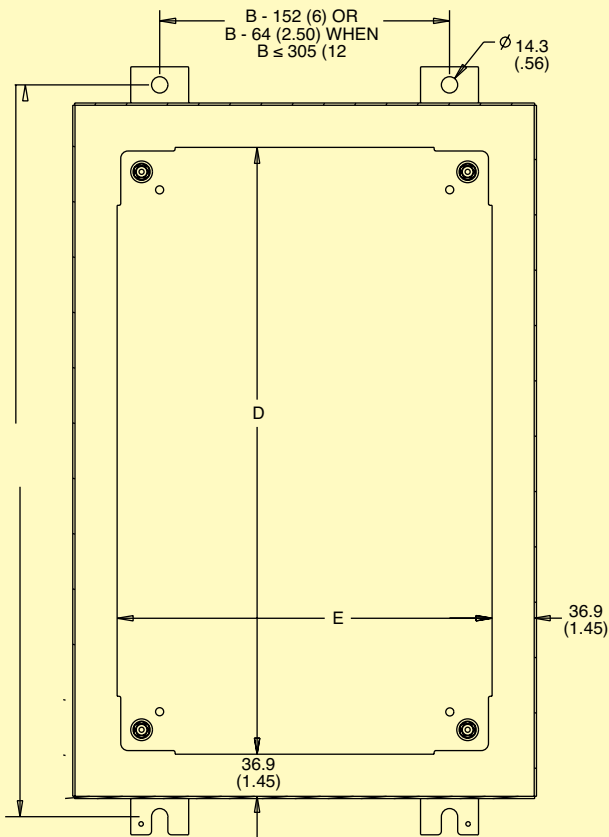

B - 152.4
(6)

SECTION A-A

SUB-PANEL NOTES:
Dimensions are from the inside of the door
C + 8.1 (.32) for flat sub-panels
C - 4.5 (.18) for bent sub-panels

CLAMPING NOTE:
Enclosures > 610 (24) in height
require a third clamp centered vertically
on door

Dimensions: mm (inch)

To Order

TYPE 4 SINGLE-DOOR ENCLOSURES

ENCLOSURES (inch)				SUB-PANEL (inch)		
MODEL NO.	HEIGHT (A)	WIDTH (B)	DEPTH (C)	MODEL NO.	HEIGHT (D)	WIDTH (E)
SCE-122406LP	12.00	24.00	6.00	SCE-12P24	9.00	21.00
SCE-122408LP	12.00	24.00	8.00	SCE-12P24	9.00	21.00
SCE-161206LP	16.00	12.00	6.00	SCE-16P12	13.00	9.00
SCE-161208LP	16.00	12.00	8.00	SCE-16P12	13.00	9.00
SCE-161210LP	16.00	12.00	10.00	SCE-16P12	13.00	9.00
SCE-161606LP	16.00	16.00	6.00	SCE-16P16	13.00	13.00
SCE-161608LP	16.00	16.00	8.00	SCE-16P16	13.00	13.00
SCE-162006LP	16.00	20.00	6.00	SCE-20P16	17.00	13.00
SCE-162008LP	16.00	20.00	8.00	SCE-20P16	17.00	13.00
SCE-201206LP	20.00	12.00	6.00	SCE-20P12	17.00	9.00
SCE-201208LP	20.00	12.00	8.00	SCE-20P12	17.00	9.00
SCE-201606LP	20.00	16.00	6.00	SCE-20P16	17.00	13.00
SCE-201608LP	20.00	16.00	8.00	SCE-20P16	17.00	13.00
SCE-201610LP	20.00	16.00	10.00	SCE-20P16	17.00	13.00
SCE-201612LP	20.00	16.00	12.00	SCE-20P16	17.00	13.00
SCE-202006LP	20.00	20.00	6.00	SCE-20P20	17.00	17.00
SCE-202008LP	20.00	20.00	8.00	SCE-20P20	17.00	17.00
SCE-202010LP	20.00	20.00	10.00	SCE-20P20	17.00	17.00
SCE-202406LP	20.00	24.00	6.00	SCE-24P20	21.00	17.00
SCE-202408LP	20.00	24.00	8.00	SCE-24P20	21.00	17.00
SCE-203006LP	20.00	30.00	6.00	SCE-30P20	27.00	17.00
SCE-241206LP	24.00	12.00	6.00	SCE-12P24	9.00	21.00
SCE-241208LP	24.00	12.00	8.00	SCE-12P24	9.00	21.00
SCE-241210LP	24.00	12.00	10.00	SCE-12P24	9.00	21.00
SCE-241606LP	24.00	16.00	6.00	SCE-24P16	21.00	13.00
SCE-241608LP	24.00	16.00	8.00	SCE-24P16	21.00	13.00
SCE-242006LP	24.00	20.00	6.00	SCE-24P20	21.00	17.00
SCE-242008LP	24.00	20.00	8.00	SCE-24P20	21.00	17.00
SCE-242010LP	24.00	20.00	10.00	SCE-24P20	21.00	17.00
SCE-242012LP	24.00	20.00	12.00	SCE-24P20	21.00	17.00
SCE-242016LP	24.00	20.00	16.00	SCE-24P20	21.00	17.00
SCE-242406LP	24.00	24.00	6.00	SCE-24P24	21.00	21.00
SCE-242408LP	24.00	24.00	8.00	SCE-24P24	21.00	21.00
SCE-242410LP	24.00	24.00	10.00	SCE-24P24	21.00	21.00
SCE-242412LP	24.00	24.00	12.00	SCE-24P24	21.00	21.00
SCE-242416LP	24.00	24.00	16.00	SCE-24P24	21.00	21.00
SCE-243008LP	24.00	30.00	8.00	SCE-30P24	27.00	21.00
SCE-301606LP	30.00	16.00	6.00	SCE-30P16	27.00	13.00
SCE-302006LP	30.00	20.00	6.00	SCE-30P20	27.00	17.00
SCE-302008LP	30.00	20.00	8.00	SCE-30P20	27.00	17.00
SCE-302010LP	30.00	20.00	10.00	SCE-30P20	27.00	17.00
SCE-302406LP	30.00	24.00	6.00	SCE-30P24	27.00	21.00
SCE-302408LP	30.00	24.00	8.00	SCE-30P24	27.00	21.00
SCE-302410LP	30.00	24.00	10.00	SCE-30P24	27.00	21.00
SCE-302412LP	30.00	24.00	12.00	SCE-30P24	27.00	21.00
SCE-302416LP	30.00	24.00	16.00	SCE-30P24	27.00	21.00
SCE-302420LP	30.00	24.00	20.00	SCE-30P24	27.00	21.00