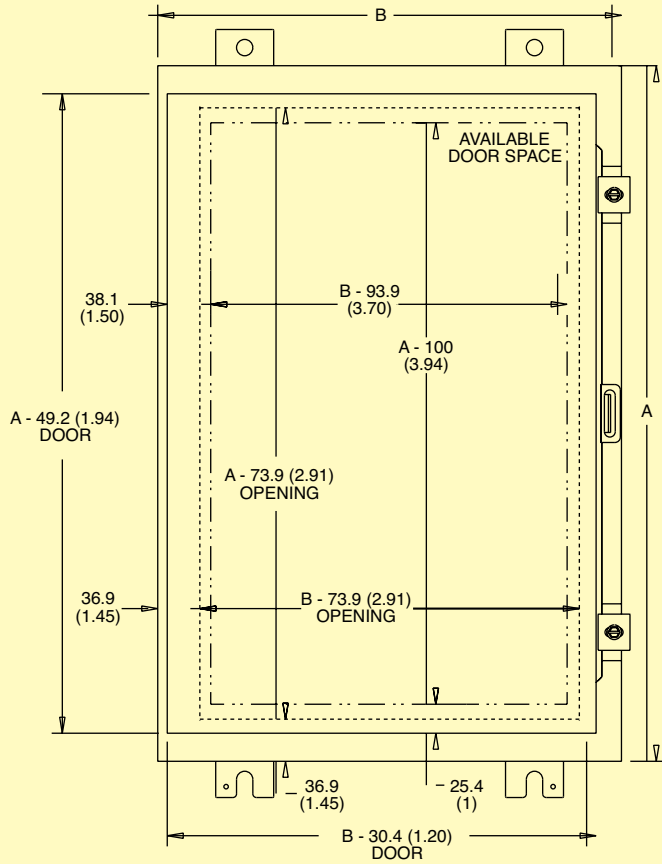

B - 152.4
(6)

SECTION A-A

SUB-PANEL NOTES:
Dimensions are from the inside of the door
C + 8.1 (.32) for flat sub-panels
C - 4.5 (.18) for bent sub-panels

CLAMPING NOTE:
Enclosures > 610 (24) in height
require a third clamp centered vertically
on door

Dimensions: mm (inch)

To Order

TYPE 4 SINGLE-DOOR ENCLOSURES

ENCLOSURES (inch)				SUB-PANEL (inch)		
MODEL NO.	HEIGHT (A)	WIDTH (B)	DEPTH (C)	MODEL NO.	HEIGHT (D)	WIDTH (E)
SCE-122406LP	12.00	24.00	6.00	SCE-12P24	9.00	21.00
SCE-122408LP	12.00	24.00	8.00	SCE-12P24	9.00	21.00
SCE-161206LP	16.00	12.00	6.00	SCE-16P12	13.00	9.00
SCE-161208LP	16.00	12.00	8.00	SCE-16P12	13.00	9.00
SCE-161210LP	16.00	12.00	10.00	SCE-16P12	13.00	9.00
SCE-161606LP	16.00	16.00	6.00	SCE-16P16	13.00	13.00
SCE-161608LP	16.00	16.00	8.00	SCE-16P16	13.00	13.00
SCE-162006LP	16.00	20.00	6.00	SCE-20P16	17.00	13.00
SCE-162008LP	16.00	20.00	8.00	SCE-20P16	17.00	13.00
SCE-201206LP	20.00	12.00	6.00	SCE-20P12	17.00	9.00
SCE-201208LP	20.00	12.00	8.00	SCE-20P12	17.00	9.00
SCE-201606LP	20.00	16.00	6.00	SCE-20P16	17.00	13.00
SCE-201608LP	20.00	16.00	8.00	SCE-20P16	17.00	13.00
SCE-201610LP	20.00	16.00	10.00	SCE-20P16	17.00	13.00
SCE-201612LP	20.00	16.00	12.00	SCE-20P16	17.00	13.00
SCE-202006LP	20.00	20.00	6.00	SCE-20P20	17.00	17.00
SCE-202008LP	20.00	20.00	8.00	SCE-20P20	17.00	17.00
SCE-202010LP	20.00	20.00	10.00	SCE-20P20	17.00	17.00
SCE-202406LP	20.00	24.00	6.00	SCE-24P20	21.00	17.00
SCE-202408LP	20.00	24.00	8.00	SCE-24P20	21.00	17.00
SCE-203006LP	20.00	30.00	6.00	SCE-30P20	27.00	17.00
SCE-241206LP	24.00	12.00	6.00	SCE-12P24	9.00	21.00
SCE-241208LP	24.00	12.00	8.00	SCE-12P24	9.00	21.00
SCE-241210LP	24.00	12.00	10.00	SCE-12P24	9.00	21.00
SCE-241606LP	24.00	16.00	6.00	SCE-24P16	21.00	13.00
SCE-241608LP	24.00	16.00	8.00	SCE-24P16	21.00	13.00
SCE-242006LP	24.00	20.00	6.00	SCE-24P20	21.00	17.00
SCE-242008LP	24.00	20.00	8.00	SCE-24P20	21.00	17.00
SCE-242010LP	24.00	20.00	10.00	SCE-24P20	21.00	17.00
SCE-242012LP	24.00	20.00	12.00	SCE-24P20	21.00	17.00
SCE-242016LP	24.00	20.00	16.00	SCE-24P20	21.00	17.00
SCE-242406LP	24.00	24.00	6.00	SCE-24P24	21.00	21.00
SCE-242408LP	24.00	24.00	8.00	SCE-24P24	21.00	21.00
SCE-242410LP	24.00	24.00	10.00	SCE-24P24	21.00	21.00
SCE-242412LP	24.00	24.00	12.00	SCE-24P24	21.00	21.00
SCE-242416LP	24.00	24.00	16.00	SCE-24P24	21.00	21.00
SCE-243008LP	24.00	30.00	8.00	SCE-30P24	27.00	21.00
SCE-301606LP	30.00	16.00	6.00	SCE-30P16	27.00	13.00
SCE-302006LP	30.00	20.00	6.00	SCE-30P20	27.00	17.00
SCE-302008LP	30.00	20.00	8.00	SCE-30P20	27.00	17.00
SCE-302010LP	30.00	20.00	10.00	SCE-30P20	27.00	17.00
SCE-302406LP	30.00	24.00	6.00	SCE-30P24	27.00	21.00
SCE-302408LP	30.00	24.00	8.00	SCE-30P24	27.00	21.00
SCE-302410LP	30.00	24.00	10.00	SCE-30P24	27.00	21.00
SCE-302412LP	30.00	24.00	12.00	SCE-30P24	27.00	21.00
SCE-302416LP	30.00	24.00	16.00	SCE-30P24	27.00	21.00
SCE-302420LP	30.00	24.00	20.00	SCE-30P24	27.00	21.00