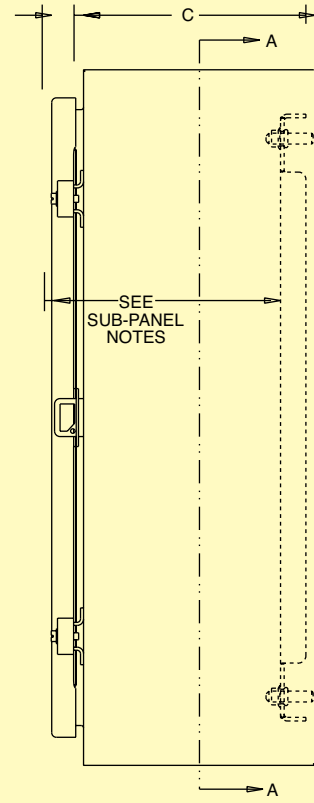

B - 152.4
(6)

SECTION A-A

SUB-PANEL NOTES:
Dimensions are from the inside of the door
C + 8.1 (.32) for flat sub-panels
C - 4.5 (.18) for bent sub-panels

CLAMPING NOTE:
Enclosures > 610 (24) in height
require a third clamp centered vertically
on door

Dimensions: mm (inch)

To Order

TYPE 4 SINGLE-DOOR ENCLOSURES

ENCLOSURES (inch)				SUB-PANEL (inch)		
MODEL NO.	HEIGHT (A)	WIDTH (B)	DEPTH (C)	MODEL NO.	HEIGHT (D)	WIDTH (E)
SCE-122406LP	12.00	24.00	6.00	SCE-12P24	9.00	21.00
SCE-122408LP	12.00	24.00	8.00	SCE-12P24	9.00	21.00
SCE-161206LP	16.00	12.00	6.00	SCE-16P12	13.00	9.00
SCE-161208LP	16.00	12.00	8.00	SCE-16P12	13.00	9.00
SCE-161210LP	16.00	12.00	10.00	SCE-16P12	13.00	9.00
SCE-161606LP	16.00	16.00	6.00	SCE-16P16	13.00	13.00
SCE-161608LP	16.00	16.00	8.00	SCE-16P16	13.00	13.00
SCE-162006LP	16.00	20.00	6.00	SCE-20P16	17.00	13.00
SCE-162008LP	16.00	20.00	8.00	SCE-20P16	17.00	13.00
SCE-201206LP	20.00	12.00	6.00	SCE-20P12	17.00	9.00
SCE-201208LP	20.00	12.00	8.00	SCE-20P12	17.00	9.00
SCE-201606LP	20.00	16.00	6.00	SCE-20P16	17.00	13.00
SCE-201608LP	20.00	16.00	8.00	SCE-20P16	17.00	13.00
SCE-201610LP	20.00	16.00	10.00	SCE-20P16	17.00	13.00
SCE-201612LP	20.00	16.00	12.00	SCE-20P16	17.00	13.00
SCE-202006LP	20.00	20.00	6.00	SCE-20P20	17.00	17.00
SCE-202008LP	20.00	20.00	8.00	SCE-20P20	17.00	17.00
SCE-202010LP	20.00	20.00	10.00	SCE-20P20	17.00	17.00
SCE-202406LP	20.00	24.00	6.00	SCE-24P20	21.00	17.00
SCE-202408LP	20.00	24.00	8.00	SCE-24P20	21.00	17.00
SCE-203006LP	20.00	30.00	6.00	SCE-30P20	27.00	17.00
SCE-241206LP	24.00	12.00	6.00	SCE-12P24	9.00	21.00
SCE-241208LP	24.00	12.00	8.00	SCE-12P24	9.00	21.00
SCE-241210LP	24.00	12.00	10.00	SCE-12P24	9.00	21.00
SCE-241606LP	24.00	16.00	6.00	SCE-24P16	21.00	13.00
SCE-241608LP	24.00	16.00	8.00	SCE-24P16	21.00	13.00
SCE-242006LP	24.00	20.00	6.00	SCE-24P20	21.00	17.00
SCE-242008LP	24.00	20.00	8.00	SCE-24P20	21.00	17.00
SCE-242010LP	24.00	20.00	10.00	SCE-24P20	21.00	17.00
SCE-242012LP	24.00	20.00	12.00	SCE-24P20	21.00	17.00
SCE-242016LP	24.00	20.00	16.00	SCE-24P20	21.00	17.00
SCE-242406LP	24.00	24.00	6.00	SCE-24P24	21.00	21.00
SCE-242408LP	24.00	24.00	8.00	SCE-24P24	21.00	21.00
SCE-242410LP	24.00	24.00	10.00	SCE-24P24	21.00	21.00
SCE-242412LP	24.00	24.00	12.00	SCE-24P24	21.00	21.00
SCE-242416LP	24.00	24.00	16.00	SCE-24P24	21.00	21.00
SCE-243008LP	24.00	30.00	8.00	SCE-30P24	27.00	21.00
SCE-301606LP	30.00	16.00	6.00	SCE-30P16	27.00	13.00
SCE-302006LP	30.00	20.00	6.00	SCE-30P20	27.00	17.00
SCE-302008LP	30.00	20.00	8.00	SCE-30P20	27.00	17.00
SCE-302010LP	30.00	20.00	10.00	SCE-30P20	27.00	17.00
SCE-302406LP	30.00	24.00	6.00	SCE-30P24	27.00	21.00
SCE-302408LP	30.00	24.00	8.00	SCE-30P24	27.00	21.00
SCE-302410LP	30.00	24.00	10.00	SCE-30P24	27.00	21.00
SCE-302412LP	30.00	24.00	12.00	SCE-30P24	27.00	21.00
SCE-302416LP	30.00	24.00	16.00	SCE-30P24	27.00	21.00
SCE-302420LP	30.00	24.00	20.00	SCE-30P24	27.00	21.00