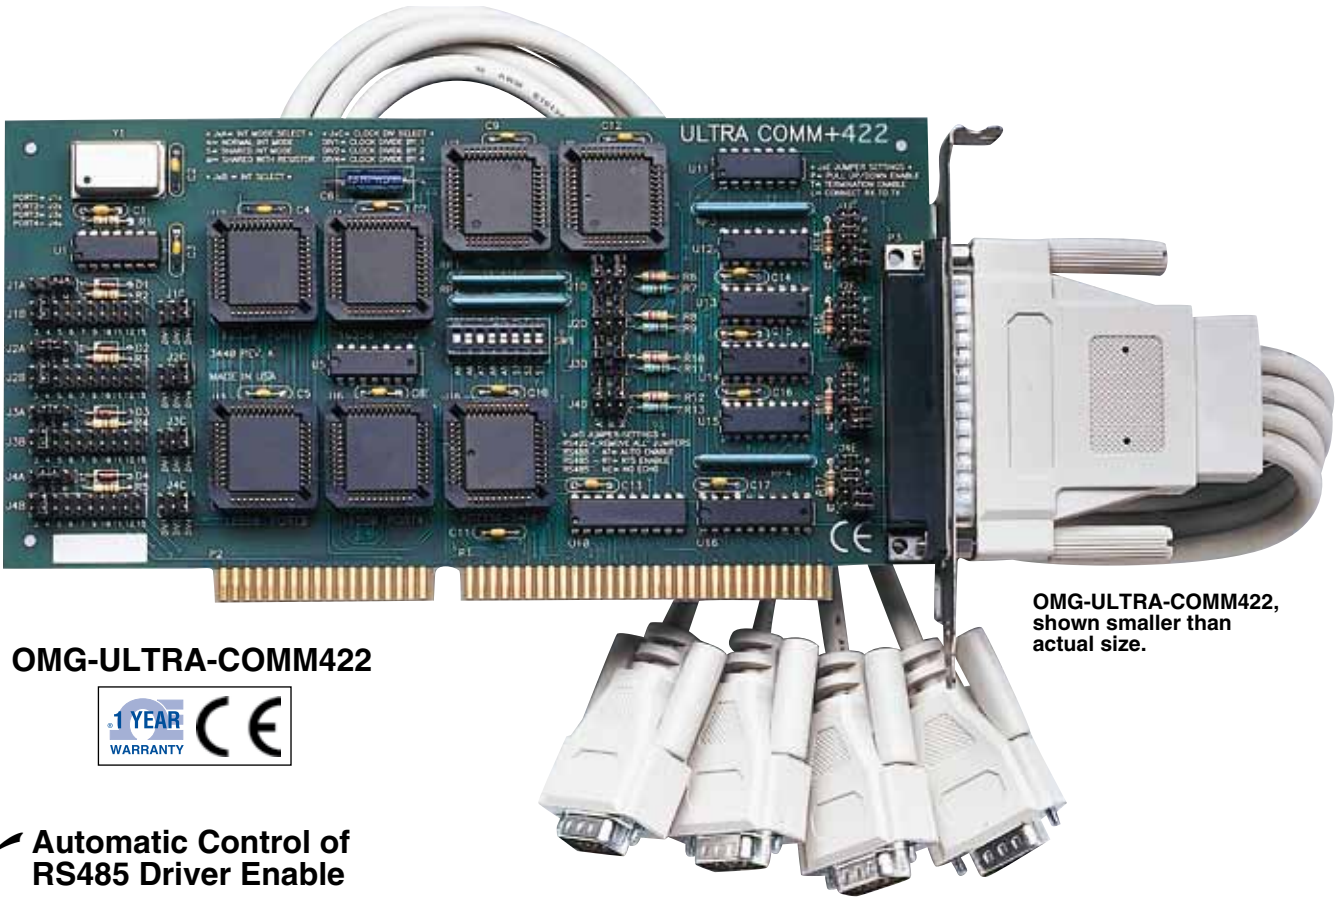

# Four Port Automatic ISA RS422/485 Interface

OMG-ULTRA-COMM422

OMG-ULTRA-COMM422, shown smaller than actual size.

- ✓ Automatic Control of RS485 Driver Enable
- ✓ Selectable Address Including COM1: - COM4: and Other I/O Addresses or 32 Consecutive I/O Locations
- ✓ Selectable and Sharable IRQ Level (2-5, 7, 10-12, and 15)
- ✓ On Board Interrupt Status Port for Greater Throughput
- ✓ Compatible with Existing Communication Drivers
- ✓ Data Rates Supported up to 460K bps
- ✓ Selectable Termination, Echo Mode, Two or Four Wire Operation
- ✓ DB-9P Connectors Providing TD, RD, RTS and CTS
- ✓ Includes Windows Advanced COM: Drivers and Help Files to Simplify Installation

The OMG-ULTRA-COMM422 provides the PC with four RS485/422 Asynchronous links to data collection or other devices. Windows XP/Vista/7 drivers are included. The drivers provide IRQ sharing, advanced UART support and serial diagnostic utilities.

**Storage Temperature:** -20 to 70°C (-4 to 158°F)  
**Humidity Range:** 10 to 90% RH  
**Current Specifications:** +5V @ 600 mA  
**Connector(s):** Onboard DB-37S to (4) DB-9P  
**Dimensions:** 18.54 L x 10.67 cm H (7.3 x 4.2")

## Specifications

**Communications Chip:** 16550 UART  
**Number of Ports:** Four RS422/485  
**Max. Data Rate:** 460K bps  
**Max. Data Distance:** Up to 1524 m (5000')  
**RS485 Operation:** two or four wire  
**Operating Temperature:** 0 to 50°C (0 to 122°F)