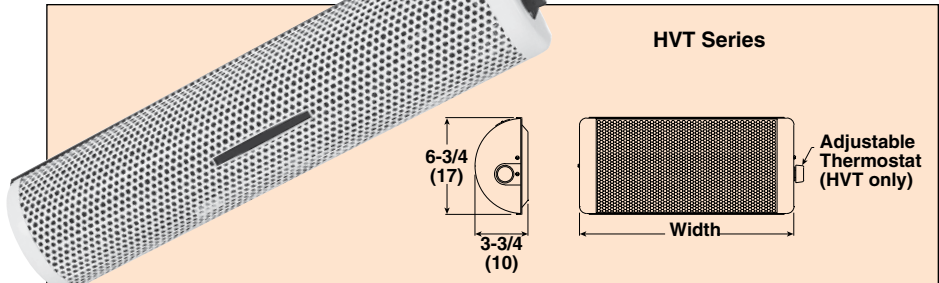

V SERIES—3 TO 4.5 kW

Four or six OMEGALUX strip heaters are mounted vertically behind a perforated steel grille to provide a high volume of rising warm air. Controls may be wall-mounted thermostats. Case has hard black enamel finish.

Dimensions: in (cm)