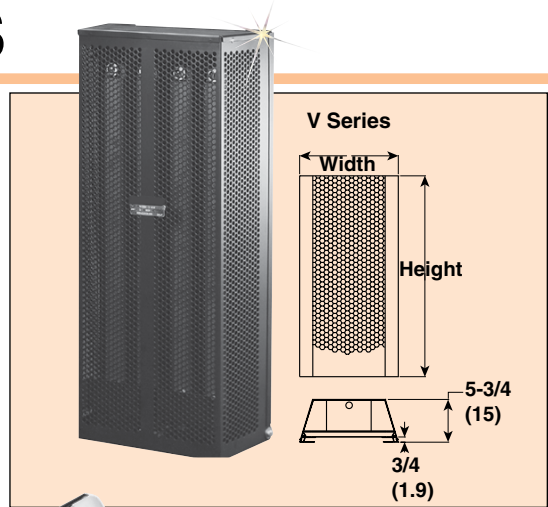

RUGGED WALL MOUNTED CONVECTION HEATERS

H & V SERIES

- ✓ Time Tested, Heavy Duty
- ✓ EH & HVT Models, UL Listed
- ✓ Abuse-Proof, Maintenance Free
- ✓ 120, 240 and 480V

FEATURES

Heavy-duty construction. These heaters are equipment answers of the highest dependability for plant areas starting with the very smallest and including unmanned areas. Heat source in all models is one or more reliable OMEGALUX® strip heaters with internal baffling. Cases are perforated, heavy-gauge steel.

EH AND HVT SERIES—0.250 TO 1 kW (U.L. LISTED)

One or two OMEGALUX® strip heaters are mounted on a baffled back plate. Perforated sheet housing has tough, attractive, buckskin brown wrinkle finish. On-off switch or thermostat can be wired into the EH Series. See Section P for our large selection of controllers.

H SERIES—1 TO 3 kW

Heat source is two or four OMEGALUX strip heaters. Heated air is discharged horizontally. Extra-heavy construction. Finish is hard black enamel.

V SERIES—3 TO 4.5 kW

Four or six OMEGALUX strip heaters are mounted vertically behind a perforated steel grille to provide a high volume of rising warm air. Controls may be wall-mounted thermostats. Case has hard black enamel finish.