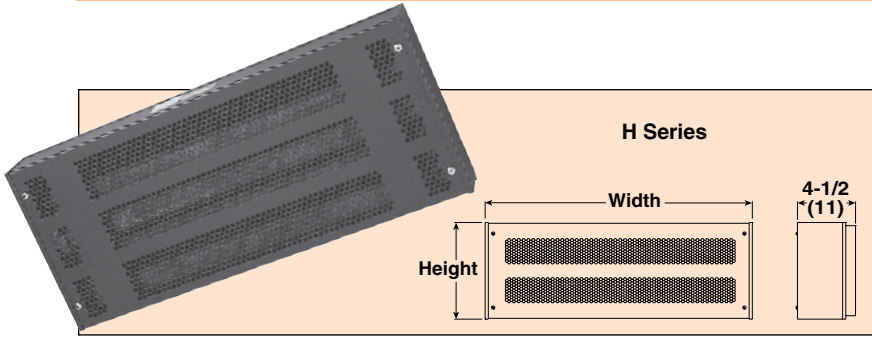

RUGGED WALL MOUNTED CONVECTION HEATERS

H & V SERIES

- ✓ Time Tested, Heavy Duty
- ✓ EH & HVT Models, UL Listed
- ✓ Abuse-Proof, Maintenance Free
- ✓ 120, 240 and 480V

FEATURES

Heavy-duty construction. These heaters are equipment answers of the highest dependability for plant areas starting with the very smallest and including unmanned areas. Heat source in all models is one or more reliable OMEGALUX® strip heaters with internal baffling. Cases are perforated, heavy-gauge steel.

EH AND HVT SERIES—0.250 TO 1 kW (U.L. LISTED)

One or two OMEGALUX® strip heaters are mounted on a baffled back plate. Perforated sheet housing has tough, attractive, buckskin brown wrinkle finish. On-off switch or thermostat can be wired into the EH Series. See Section P for our large selection of controllers.

H SERIES—1 TO 3 kW

Heat source is two or four OMEGALUX strip heaters. Heated air is discharged horizontally. Extra-heavy construction. Finish is hard black enamel.

V SERIES—3 TO 4.5 kW

Four or six OMEGALUX strip heaters are mounted vertically behind a perforated steel grille to provide a high volume of rising warm air. Controls may be wall-mounted thermostats. Case has hard black enamel finish.