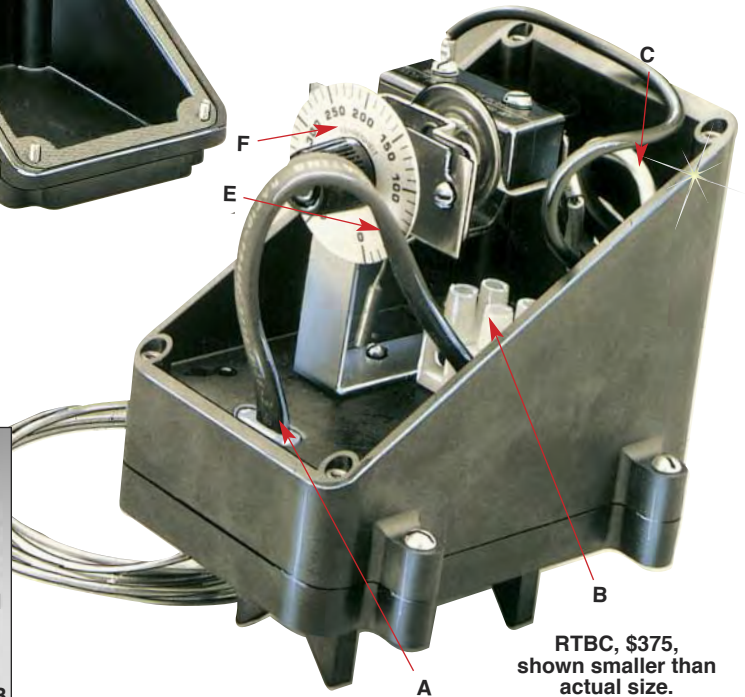

RTAS-EP Control Box –Interior View

- A. Cable grommet provides watertight seal between base and box (one supplied)
- B. Three position terminal block for easy wiring
- C. Power wiring entry
- D. Gasket provides watertight seal between box and lid. It is affixed to the lid and captures the mounting hardware.
- E. Thermostat switch (hermetically sealed in RTAS-EP)
- F. Scaled setpoint adjustment knob
- G. Ground wire connection (RTAS-EP only)

PIPE-WALL SENSING BULB AND CAPILLARY THERMOSTATS FOR HEATING CABLES

B

RTBC Series
Starts At
\$375

RTBC Control Box—
Interior View

- ✓ Pipe Line or Tank Wall Sensing
- ✓ Complete with Integral Bulb and Capillary Thermostat
- ✓ Setpoint Range
18 to 204°C (0 to 400°F)
- ✓ For Process Temperature Maintenance
- ✓ Type RTBC-EP for Division II Hazardous Locations

RTBC-EP Control Box—Interior

RTBC, \$375,
shown smaller than
actual size.

SPECIFICATIONS

Temperature Setpoint Range: -18 to 204°C
(0 to 400°F)

Ambient Temperature Range: -40 to 71°C (-40 to 160°F)

Minor Scale Divisions: 5.6°C (10°F)

Height (When Mounted on Pipe):
15.9 cm (6.25")

**Type RTBC
for regular
(non-hazardous)
applications**

- A. Cable grommet provides watertight seal between base and box (one supplied)
- B. Three position terminal block for easy wiring
- C. Power wiring entry
- D. Gasket provides watertight seal between box and lid. It's affixed to the lid and captures the mounting hardware
- E. Thermostat mounting bracket
- F. Setpoint adjustment knob
- G. Thermostat switch (hermetically sealed in RTBC-EP)
- H. Stainless steel sensing bulb, ¼" OD, 7¼" L with 10' capillary
- I. Ground wire connection (RTBC-EP only)