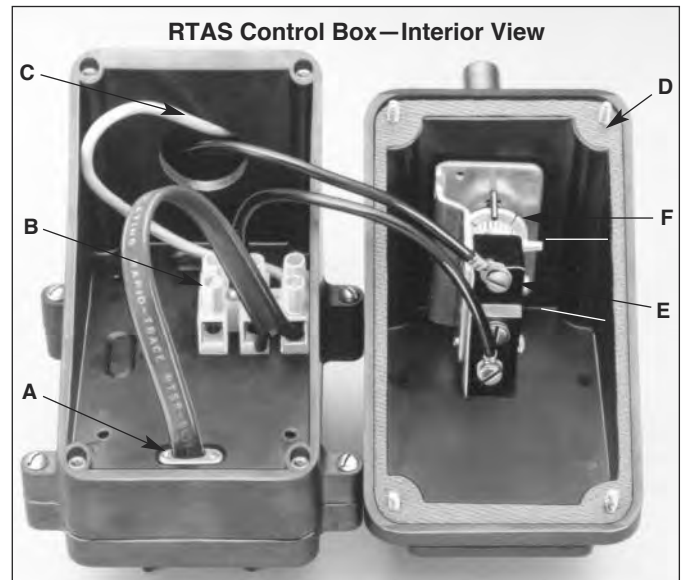

RTAS-EP Control Box –Interior View

- A. Cable grommet provides watertight seal between base and box (one supplied)
- B. Three position terminal block for easy wiring
- C. Power wiring entry
- D. Gasket provides watertight seal between box and lid. It is affixed to the lid and captures the mounting hardware.
- E. Thermostat switch (hermetically sealed in RTAS-EP)
- F. Scaled setpoint adjustment knob
- G. Ground wire connection (RTAS-EP only)