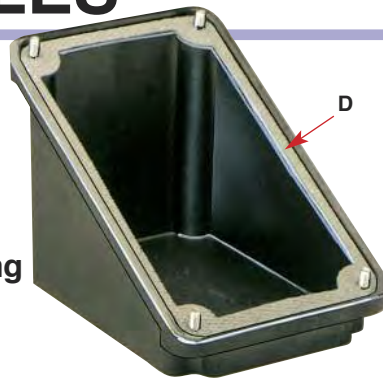

PIPE-WALL SENSING BULB AND CAPILLARY THERMOSTATS FOR HEATING CABLES

B

RTBC Series
Starts At
$375

RTBC Control Box—
Interior View

- ✓ Pipe Line or Tank Wall Sensing
- ✓ Complete with Integral Bulb and Capillary Thermostat
- ✓ Setpoint Range
  18 to 204°C (0 to 400°F)
- ✓ For Process Temperature Maintenance
- ✓ Type RTBC-EP for Division II Hazardous Locations