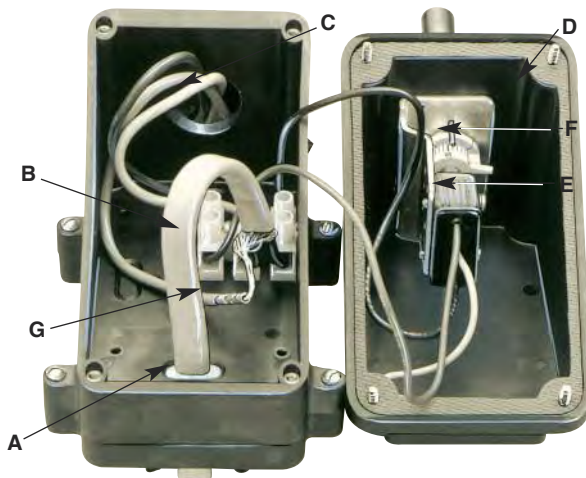

RTAS-EP Control Box –Interior View

- A. Cable grommet provides watertight seal between base and box (one supplied)
- B. Three position terminal block for easy wiring
- C. Power wiring entry
- D. Gasket provides watertight seal between box and lid. It is affixed to the lid and captures the mounting hardware.
- E. Thermostat switch (hermetically sealed in RTAS-EP)
- F. Scaled setpoint adjustment knob
- G. Ground wire connection (RTAS-EP only)

Height (When Mounted on Pipe):
15.9 cm (6.25")

**Type RTBC
for regular
(non-hazardous)
applications**

- A. Cable grommet provides watertight seal between base and box (one supplied)
- B. Three position terminal block for easy wiring
- C. Power wiring entry
- D. Gasket provides watertight seal between box and lid. It's affixed to the lid and captures the mounting hardware
- E. Thermostat mounting bracket
- F. Setpoint adjustment knob
- G. Thermostat switch (hermetically sealed in RTBC-EP)
- H. Stainless steel sensing bulb, ¼" OD, 7¼" L with 10' capillary
- I. Ground wire connection (RTBC-EP only)