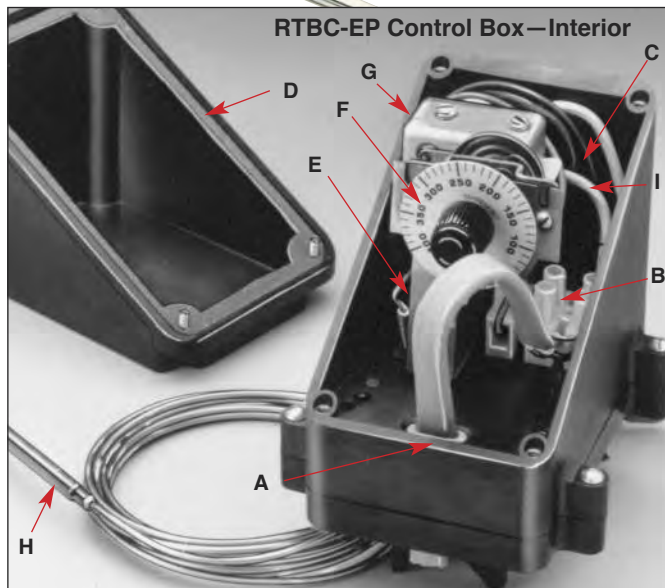

RTAS-EP Control Box –Interior View

- A. Cable grommet provides watertight seal between base and box (one supplied)
- B. Three position terminal block for easy wiring
- C. Power wiring entry
- D. Gasket provides watertight seal between box and lid. It is affixed to the lid and captures the mounting hardware.
- E. Thermostat switch (hermetically sealed in RTAS-EP)
- F. Scaled setpoint adjustment knob
- G. Ground wire connection (RTAS-EP only)

PIPE-WALL SENSING BULB AND CAPILLARY THERMOSTATS FOR HEATING CABLES

B

RTBC Series
Starts At
\$375

RTBC Control Box—
Interior View

- ✓ Pipe Line or Tank Wall Sensing
- ✓ Complete with Integral Bulb and Capillary Thermostat
- ✓ Setpoint Range
18 to 204°C (0 to 400°F)
- ✓ For Process Temperature Maintenance
- ✓ Type RTBC-EP for Division II Hazardous Locations

RTBC-EP Control Box—Interior

RTBC, \$375,
shown smaller than
actual size.

SPECIFICATIONS

Temperature Setpoint Range: -18 to 204°C
(0 to 400°F)

Ambient Temperature Range: -40 to 71°C (-40 to 160°F)

Minor Scale Divisions: 5.6°C (10°F)

Height (When Mounted on Pipe):
15.9 cm (6.25")

**Type RTBC
for regular
(non-hazardous)
applications**

- A. Cable grommet provides watertight seal between base and box (one supplied)
- B. Three position terminal block for easy wiring
- C. Power wiring entry
- D. Gasket provides watertight seal between box and lid. It's affixed to the lid and captures the mounting hardware
- E. Thermostat mounting bracket
- F. Setpoint adjustment knob
- G. Thermostat switch (hermetically sealed in RTBC-EP)
- H. Stainless steel sensing bulb, ¼" OD, 7¼" L with 10' capillary
- I. Ground wire connection (RTBC-EP only)