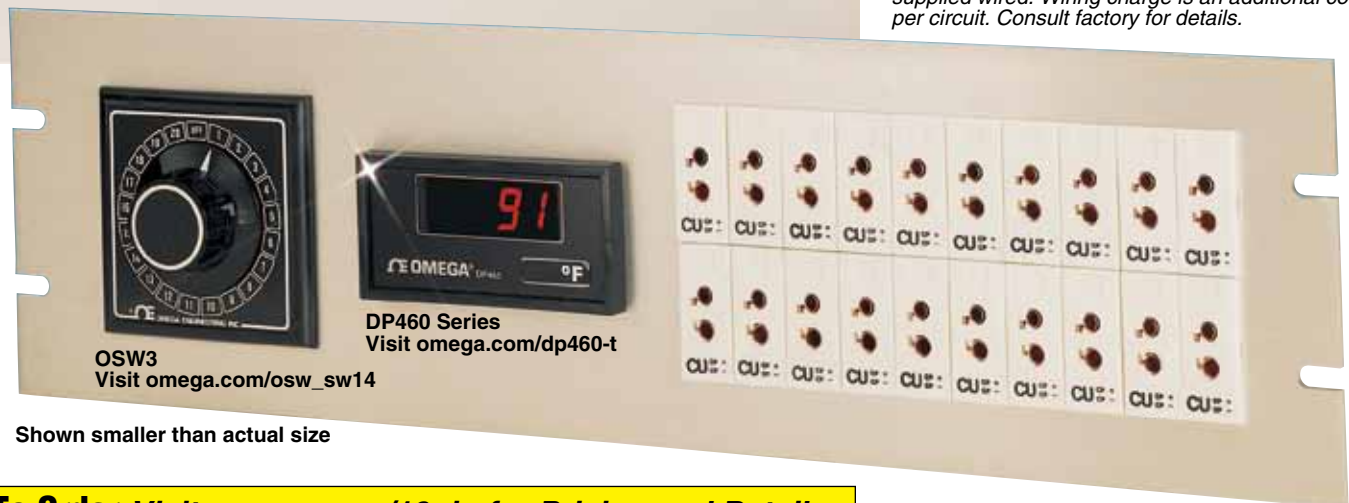

483 mm (19") Universal Jack Panels

Accepts Standard and Miniature Connectors

ANSI color code shown
To order IEC color code visit omega.com

483 mm (19") Plain Jack Panels

No. of Rows	Panel Height	Max No. of Jacks
1	89 mm (3 1/2")	22
2	133 mm (5 1/4")	44
3	178 mm (7")	66
4	222 mm (8 3/4")	88

483 mm (19") Jack Panels with Switch Cutout

No. of Rows	Panel Height	Switch Size	Max No. of Jacks
1	133 mm (5 1/4")	76 mm (3")	15
2	133 mm (5 1/4")	76 mm (3")	30
2	178 mm (7")	127 mm (5")	30
3	178 mm (7")	127 mm (5")	45
4	222 mm (8 3/4")	127 mm (5")	60

Note: When a switch is ordered with a panel, installation is included at no extra charge, add suffix **"-MTG"** to model number of switch or meter. Panels with switches and/or meters are not supplied wired. Wiring charge is an additional cost per circuit. Consult factory for details.

PATENTED

Covered by U.S and International patents and pending applications

Consult Sales Department for information on custom, color-coded anodized panels.

OSW3
Visit omega.com/osw_sw14

DP460 Series
Visit omega.com/dp460-t

Shown smaller than actual size

To Order Visit omega.com/19ujp for Pricing and Details

Model No. ANSI Color Code	Total No. of Jacks	Switch Cutout	Meter Cutout
19UJP1-10-(*)	10	-	-
19UJP1-20-(*)	20	-	-
19UJP2-20-(*)	20	-	-
19UJP2-28-(*)	28	-	-
19UJP2-30-(*)	30	-	-
19UJP3-30-(*)	30	-	-
19UJP4-40-(*)	40	-	-
19UJP1-10-(*)-OSW	10	76 mm (3")	-
19UJP3-30-(*)-OSW	30	127 mm (5")	-
19UJP4-40-(*)-OSW	40	127 mm (5")	-
19UJP1-10-(*)-OSW-MTR	10	76 mm (3")	Yes
19UJP3-30-(*)-OSW-MTR	30	127 mm (5")	Yes
19UJP4-40-(*)-OSW-MTR	40	127 mm (5")	Yes

*Insert calibration code in model number: J, K, T, E, R, S or U.
Ordering Example: 19UJP1-10.

483 mm (19") Jack Panels with Switch and Meter Cutouts