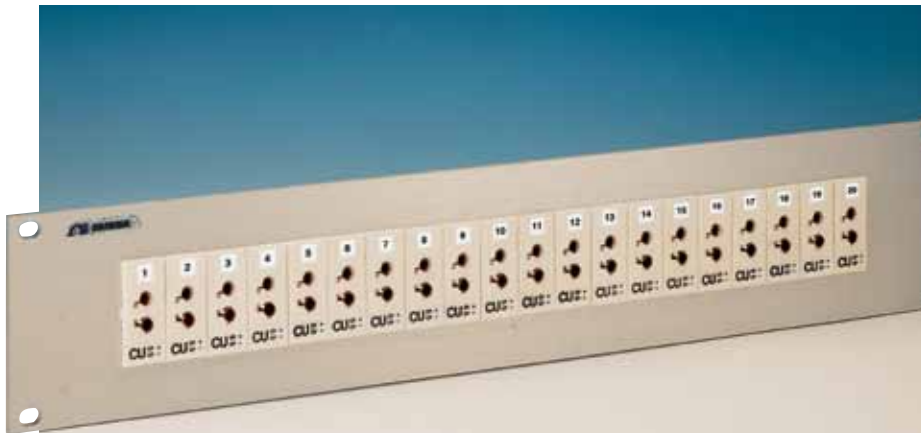

483 mm (19") Universal Jack Panels

Accepts Standard and Miniature Connectors

ANSI color code shown
To order IEC color code visit omega.com

483 mm (19") Plain Jack Panels

No. of Rows	Panel Height	Max No. of Jacks
1	89 mm (3 1/2")	22
2	133 mm (5 1/4")	44
3	178 mm (7")	66
4	222 mm (8 3/4")	88

483 mm (19") Jack Panels with Switch Cutout

No. of Rows	Panel Height	Switch Size	Max No. of Jacks
1	133 mm (5 1/4")	76 mm (3")	15
2	133 mm (5 1/4")	76 mm (3")	30
2	178 mm (7")	127 mm (5")	30
3	178 mm (7")	127 mm (5")	45
4	222 mm (8 3/4")	127 mm (5")	60

Note: When a switch is ordered with a panel, installation is included at no extra charge, add suffix **"-MTG"** to model number of switch or meter. Panels with switches and/or meters are not supplied wired. Wiring charge is an additional cost per circuit. Consult factory for details.