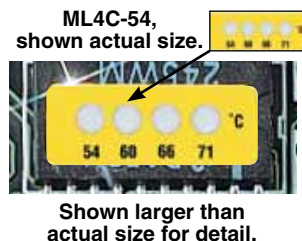

## Button Series

4 temperature ratings on each label.  
Temperatures are read clockwise starting at the "V" mark:

**Outside Diameter:** 8 mm (0.3")

**Indicating Window:** 1.2 mm (0.05")

To order package of 30, add suffix "-30" to model number.

## Series 6M

6 temperature ratings on each label:

**6MA:** 6°C (10°F) between each rating

**6MB:** 13.9°C (25°F) between each rating

**Actual Size:** 32 x 10 mm (1.3 x 0.4")

**Indicating Window:** 0.4 x 3 mm (0.02 x 0.13")

## ML4C Series, Mini Labels

4 temperature ratings per label:

**Actual Size:** 12 x 5 mm (0.5 x 0.2")

**Indicating Circle:** 1.5 mm (0.06")

To order package of 30, add suffix "-30" to model number.

**Ordering Example:** ML4C-40-30, mini label, 4 temperature rating (40 to 49°C), package of 30.