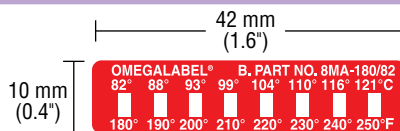

Model No. (Pkg 10)	Temperature Ratings								
8MA-100/38	°C	38	43	49	54	60	66	71	77
	°F	100	110	120	130	140	150	160	170
8MA-140/60	°C	60	66	71	77	82	88	93	99
	°F	140	150	160	170	180	190	200	210
8MA-180/82	°C	82	88	93	99	104	110	116	121
	°F	180	190	200	210	220	230	240	250
8MA-230/110	°C	110	116	121	127	132	138	143	149
	°F	230	240	250	260	270	280	290	300
8MB-100/38	°C	38	52	66	79	93	107	121	135
	°F	100	125	150	175	200	225	250	275

ML4C Series, Mini Labels

4 temperature ratings per label:

Actual Size: 12 x 5 mm (0.5 x 0.2")

Indicating Circle: 1.5 mm (0.06")

To order package of 30, add suffix "-30" to model number.

Ordering Example: ML4C-40-30, mini label, 4 temperature rating (40 to 49°C), package of 30.