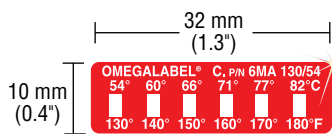

## Specifications

**Accuracy:** Up to 99°C (210°F) is ±2°C (1.8°F); From 100°C (212°F) to 154°C (309°F) is ±2°C (2.7°F); From 160°C (320°F) to 280°C (536°F) is ±2% and ±2°C (1.8°F)

## Series 6M

6 temperature ratings on each label:

**6MA:** 6°C (10°F) between each rating

**6MB:** 13.9°C (25°F) between each rating

**Actual Size:** 32 x 10 mm (1.3 x 0.4")

**Indicating Window:** 0.4 x 3 mm (0.02 x 0.13")

To order package of 30, add suffix "-30" to model number.

**Ordering Example:** 6MA-130/54-30, 6 temperature rating 54 to 82°C (130 to 180°F), package of 30.

Model No. (Pkg 10)	Temperature Ratings						
6MA-100/38	°C	38	43	49	54	60	66
	°F	100	110	120	130	140	150
6MA-130/54	°C	54	60	66	71	77	82
	°F	130	140	150	160	170	180
6MA-160/71	°C	71	77	82	88	93	99
	°F	160	170	180	190	200	210
6MA-190/88	°C	88	93	99	104	110	116
	°F	190	200	210	220	230	240
6MA-220/104	°C	104	110	116	121	127	132
	°F	220	230	240	250	260	270
6MA-250/21	°C	121	127	132	138	143	149
	°F	250	260	270	280	290	300
6MB-100/38	°C	38	52	66	79	93	107
	°F	100	125	150	175	200	225
6MB-175/79	°C	79	93	107	121	135	149
	°F	175	200	225	250	275	300

## ML4C Series, Mini Labels

4 temperature ratings per label:

**Actual Size:** 12 x 5 mm (0.5 x 0.2")

**Indicating Circle:** 1.5 mm (0.06")

To order package of 30, add suffix "-30" to model number.

**Ordering Example:** ML4C-40-30, mini label, 4 temperature rating (40 to 49°C), package of 30.