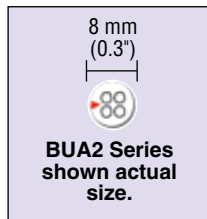

Non-Reversible OMEGALABEL® Temperature Monitors

Button Series

4 temperature ratings on each label.
Temperatures are read clockwise starting at the "V" mark:

Outside Diameter: 8 mm (0.3")

Indicating Window: 1.2 mm (0.05")

To order package of 30, add suffix "-30" to model number.

Ordering Example: BUA2-180/82-30, button series label 82 to 99°C (180 to 210°F), package of 30.

Model No. (Pkg 10)	Temperature Ratings				
BUA2-120/49	°C	49	54	60	66
	°F	120	130	140	150
BUA2-140/60	°C	60	66	71	77
	°F	140	150	160	170
BUA2-180/82	°C	82	88	93	99
	°F	180	190	220	210
BUA2-175/79	°C	79	93	107	121
	°F	175	200	225	250

Specifications

Accuracy: Up to 99°C (210°F) is ±2°C (1.8°F); From 100°C (212°F) to 154°C (309°F) is ±2°C (2.7°F); From 160°C (320°F) to 280°C (536°F) is ±2% and ±2°C (1.8°F)

Series 6M

6 temperature ratings on each label:

6MA: 6°C (10°F) between each rating

6MB: 13.9°C (25°F) between each rating

Actual Size: 32 x 10 mm (1.3 x 0.4")

Indicating Window: 0.4 x 3 mm (0.02 x 0.13")

To order package of 30, add suffix "-30" to model number.

Ordering Example: 6MA-130/54-30, 6 temperature rating 54 to 82°C (130 to 180°F), package of 30.