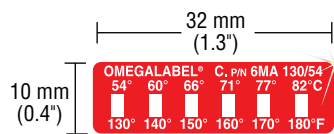

Model No. (Pkg 10)	Temperature Ratings						
6MA-100/38	°C	38	43	49	54	60	66
	°F	100	110	120	130	140	150
6MA-130/54	°C	54	60	66	71	77	82
	°F	130	140	150	160	170	180
6MA-160/71	°C	71	77	82	88	93	99
	°F	160	170	180	190	200	210
6MA-190/88	°C	88	93	99	104	110	116
	°F	190	200	210	220	230	240
6MA-220/104	°C	104	110	116	121	127	132
	°F	220	230	240	250	260	270
6MA-250/21	°C	121	127	132	138	143	149
	°F	250	260	270	280	290	300
6MB-100/38	°C	38	52	66	79	93	107
	°F	100	125	150	175	200	225
6MB-175/79	°C	79	93	107	121	135	149
	°F	175	200	225	250	275	300

Series 8M

8 temperature ratings on each label:

8MA: 5.6°C (10°F) between each rating

8MB: 13.9°C (25°F) between each rating

Actual Size: 42 x 10 mm (1.6 x 0.4")

Indicating Window: 0.4 x 3 mm (0.02 x 0.13")

To order package of 30, add suffix "-30" to model number

Ordering Example: 8MA-180/82-30, 8 temperature rating, 82 to 121°C (180 to 250°F), package of 30.