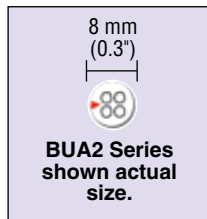

Non-Reversible OMEGALABEL[®] Temperature Monitors

Button Series

4 temperature ratings on each label.
Temperatures are read clockwise starting at the "V" mark:

Outside Diameter: 8 mm (0.3")

Indicating Window: 1.2 mm (0.05")

To order package of 30, add suffix "-30" to model number.

Ordering Example: BUA2-180/82-30, button series label 82 to 99°C (180 to 210°F), package of 30.

Model No. (Pkg 10)	Temperature Ratings				
BUA2-120/49	°C	49	54	60	66
	°F	120	130	140	150
BUA2-140/60	°C	60	66	71	77
	°F	140	150	160	170
BUA2-180/82	°C	82	88	93	99
	°F	180	190	220	210
BUA2-175/79	°C	79	93	107	121
	°F	175	200	225	250

6MA: 6°C (10°F) between each rating

6MB: 13.9°C (25°F) between each rating

Actual Size: 32 x 10 mm (1.3 x 0.4")

Indicating Window: 0.4 x 3 mm (0.02 x 0.13")

To order package of 30, add suffix "-30" to model number.

ML4C Series, Mini Labels

4 temperature ratings per label:

Actual Size: 12 x 5 mm (0.5 x 0.2")

Indicating Circle: 1.5 mm (0.06")

To order package of 30, add suffix "-30" to model number.

Ordering Example: ML4C-40-30, mini label, 4 temperature rating (40 to 49°C), package of 30.