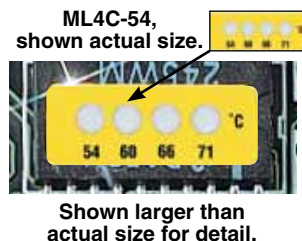

Non-Reversible OMEGALABEL[®] Temperature Monitors

Button Series

4 temperature ratings on each label.
Temperatures are read clockwise starting at the "V" mark:

Outside Diameter: 8 mm (0.3")

Indicating Window: 1.2 mm (0.05")

6MA: 6°C (10°F) between each rating

6MB: 13.9°C (25°F) between each rating

Actual Size: 32 x 10 mm (1.3 x 0.4")

Indicating Window: 0.4 x 3 mm (0.02 x 0.13")

To order package of 30, add suffix "-30" to model number.

ML4C Series, Mini Labels

4 temperature ratings per label:

Actual Size: 12 x 5 mm (0.5 x 0.2")

Indicating Circle: 1.5 mm (0.06")

To order package of 30, add suffix "-30" to model number.

Ordering Example: ML4C-40-30, mini label, 4 temperature rating (40 to 49°C), package of 30.