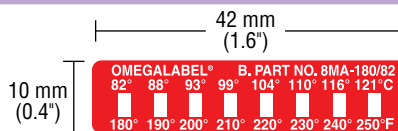

Model No. (Pkg 10)	Temperature Ratings								
8MA-100/38	°C	38	43	49	54	60	66	71	77
	°F	100	110	120	130	140	150	160	170
8MA-140/60	°C	60	66	71	77	82	88	93	99
	°F	140	150	160	170	180	190	200	210
8MA-180/82	°C	82	88	93	99	104	110	116	121
	°F	180	190	200	210	220	230	240	250
8MA-230/110	°C	110	116	121	127	132	138	143	149
	°F	230	240	250	260	270	280	290	300
8MB-100/38	°C	38	52	66	79	93	107	121	135
	°F	100	125	150	175	200	225	250	275

ML4C Series, Mini Labels

4 temperature ratings per label:

Actual Size: 12 x 5 mm (0.5 x 0.2")

Indicating Circle: 1.5 mm (0.06")

To order package of 30, add suffix "-30" to model number.

Ordering Example: ML4C-40-30, mini label, 4 temperature rating (40 to 49°C), package of 30.