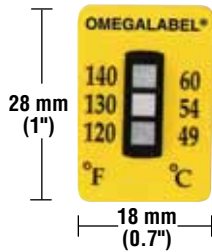

Non-Reversible OMEGALABEL® Temperature Labels

TL-3, 4, and 5 Range Series

- ✓ Adhesive Backs for Easy Mounting for Temperatures Above -40°C/°F
- ✓ Indicator Turns Black When Exposed

Applications

- General • Aeronautical • Electrical • HVAC
- All applications where size is not a conditioning factor

Specifications

Accuracy: Up to 99°C (210°F) is ±1°C (1.8°F)
From 100°C (212°F) to 154°C (309°F) is ±1.5°C (2.7°F)
From 160°C (320°F) to 280°C (536°F) is ±1% and ±1°C (1.8°F)

3-Temperature Range Labels

TL-3 SERIES 26 x 18 mm (1 x 0.7")

Model No.	Temperature Range
TL-3-105(*)	°F 105 110 115 °C 40 43 46
TL-3-120(*)	°F 120 130 140 °C 49 54 60
TL-3-150(*)	°F 150 160 170 °C 66 71 77
TL-3-180(*)	°F 180 190 200 °C 82 88 93
TL-3-210(*)	°F 210 220 230 °C 99 104 110
TL-3-240(*)	°F 240 250 260 °C 116 121 127
TL-3-270(*)	°F 270 280 290 °C 132 138 143
TL-3-300(*)	°F 300 310 320 °C 149 154 160
TL-3-330(*)	°F 330 340 350 °C 166 171 177
TL-3-360(*)	°F 360 370 380 °C 182 188 193
TL-3-390(*)	°F 390 400 410 °C 199 204 210
TL-3-420(*)	°F 420 435 450 °C 216 224 232
TL-3-465(*)	°F 465 480 490 °C 241 249 254