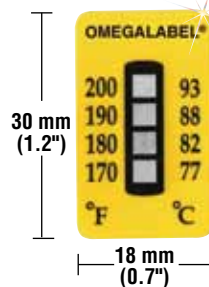

Non-Reversible OMEGALABEL® Temperature Labels

TL-3, 4, and 5 Range Series

- ✓ Adhesive Backs for Easy Mounting for Temperatures Above -40°C/°F
- ✓ Indicator Turns Black When Exposed

Applications

- General • Aeronautical • Electrical • HVAC
- All applications where size is not a conditioning factor

Specifications

Accuracy: Up to 99°C (210°F) is ±1°C (1.8°F)
 From 100°C (212°F) to 154°C (309°F) is ±1.5°C (2.7°F)
 From 160°C (320°F) to 280°C (536°F) is ±1% and ±1°C (1.8°F)

3-Temperature Range Labels

* Insert "-10" for package of 10 or "-30" for package of 30.

Ordering Example: TL-3-210-30, 3 temperature range labels (210, 220, 230°F), package of 30.

All models shown actual size.

4-Temperature Range Labels

* Insert "-10" for package of 10 or "-30" for package of 30.

Ordering Example: TL-4-410-30, 4 range temperature labels (410, 420, 435, 450°F), package of 30.

5-Temperature Range Labels

TL-5 SERIES 34 x 18 mm (1.34 x 0.7")