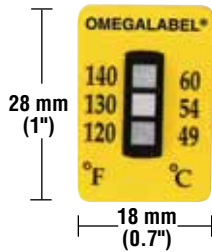

Non-Reversible OMEGALABEL® Temperature Labels

TL-3, 4, and 5 Range Series

- ✓ Adhesive Backs for Easy Mounting for Temperatures Above -40°C/°F
- ✓ Indicator Turns Black When Exposed

Applications

- General • Aeronautical • Electrical • HVAC
- All applications where size is not a conditioning factor

Specifications

Accuracy: Up to 99°C (210°F) is ±1°C (1.8°F)
From 100°C (212°F) to 154°C (309°F) is ±1.5°C (2.7°F)
From 160°C (320°F) to 280°C (536°F) is ±1% and ±1°C (1.8°F)

3-Temperature Range Labels

TL-3 SERIES 26 x 18 mm (1 x 0.7")

Model No.	Temperature Range
TL-3-105(*)	°F 105 110 115 °C 40 43 46
TL-3-120(*)	°F 120 130 140 °C 49 54 60
TL-3-150(*)	°F 150 160 170 °C 66 71 77
TL-3-180(*)	°F 180 190 200 °C 82 88 93
TL-3-210(*)	°F 210 220 230 °C 99 104 110
TL-3-240(*)	°F 240 250 260 °C 116 121 127
TL-3-270(*)	°F 270 280 290 °C 132 138 143
TL-3-300(*)	°F 300 310 320 °C 149 154 160
TL-3-330(*)	°F 330 340 350 °C 166 171 177
TL-3-360(*)	°F 360 370 380 °C 182 188 193
TL-3-390(*)	°F 390 400 410 °C 199 204 210
TL-3-420(*)	°F 420 435 450 °C 216 224 232
TL-3-465(*)	°F 465 480 490 °C 241 249 254

* Insert "-10" for package of 10 or "-30" for package of 30.

Ordering Example: TL-3-210-30, 3 temperature range labels (210, 220, 230°F), package of 30.